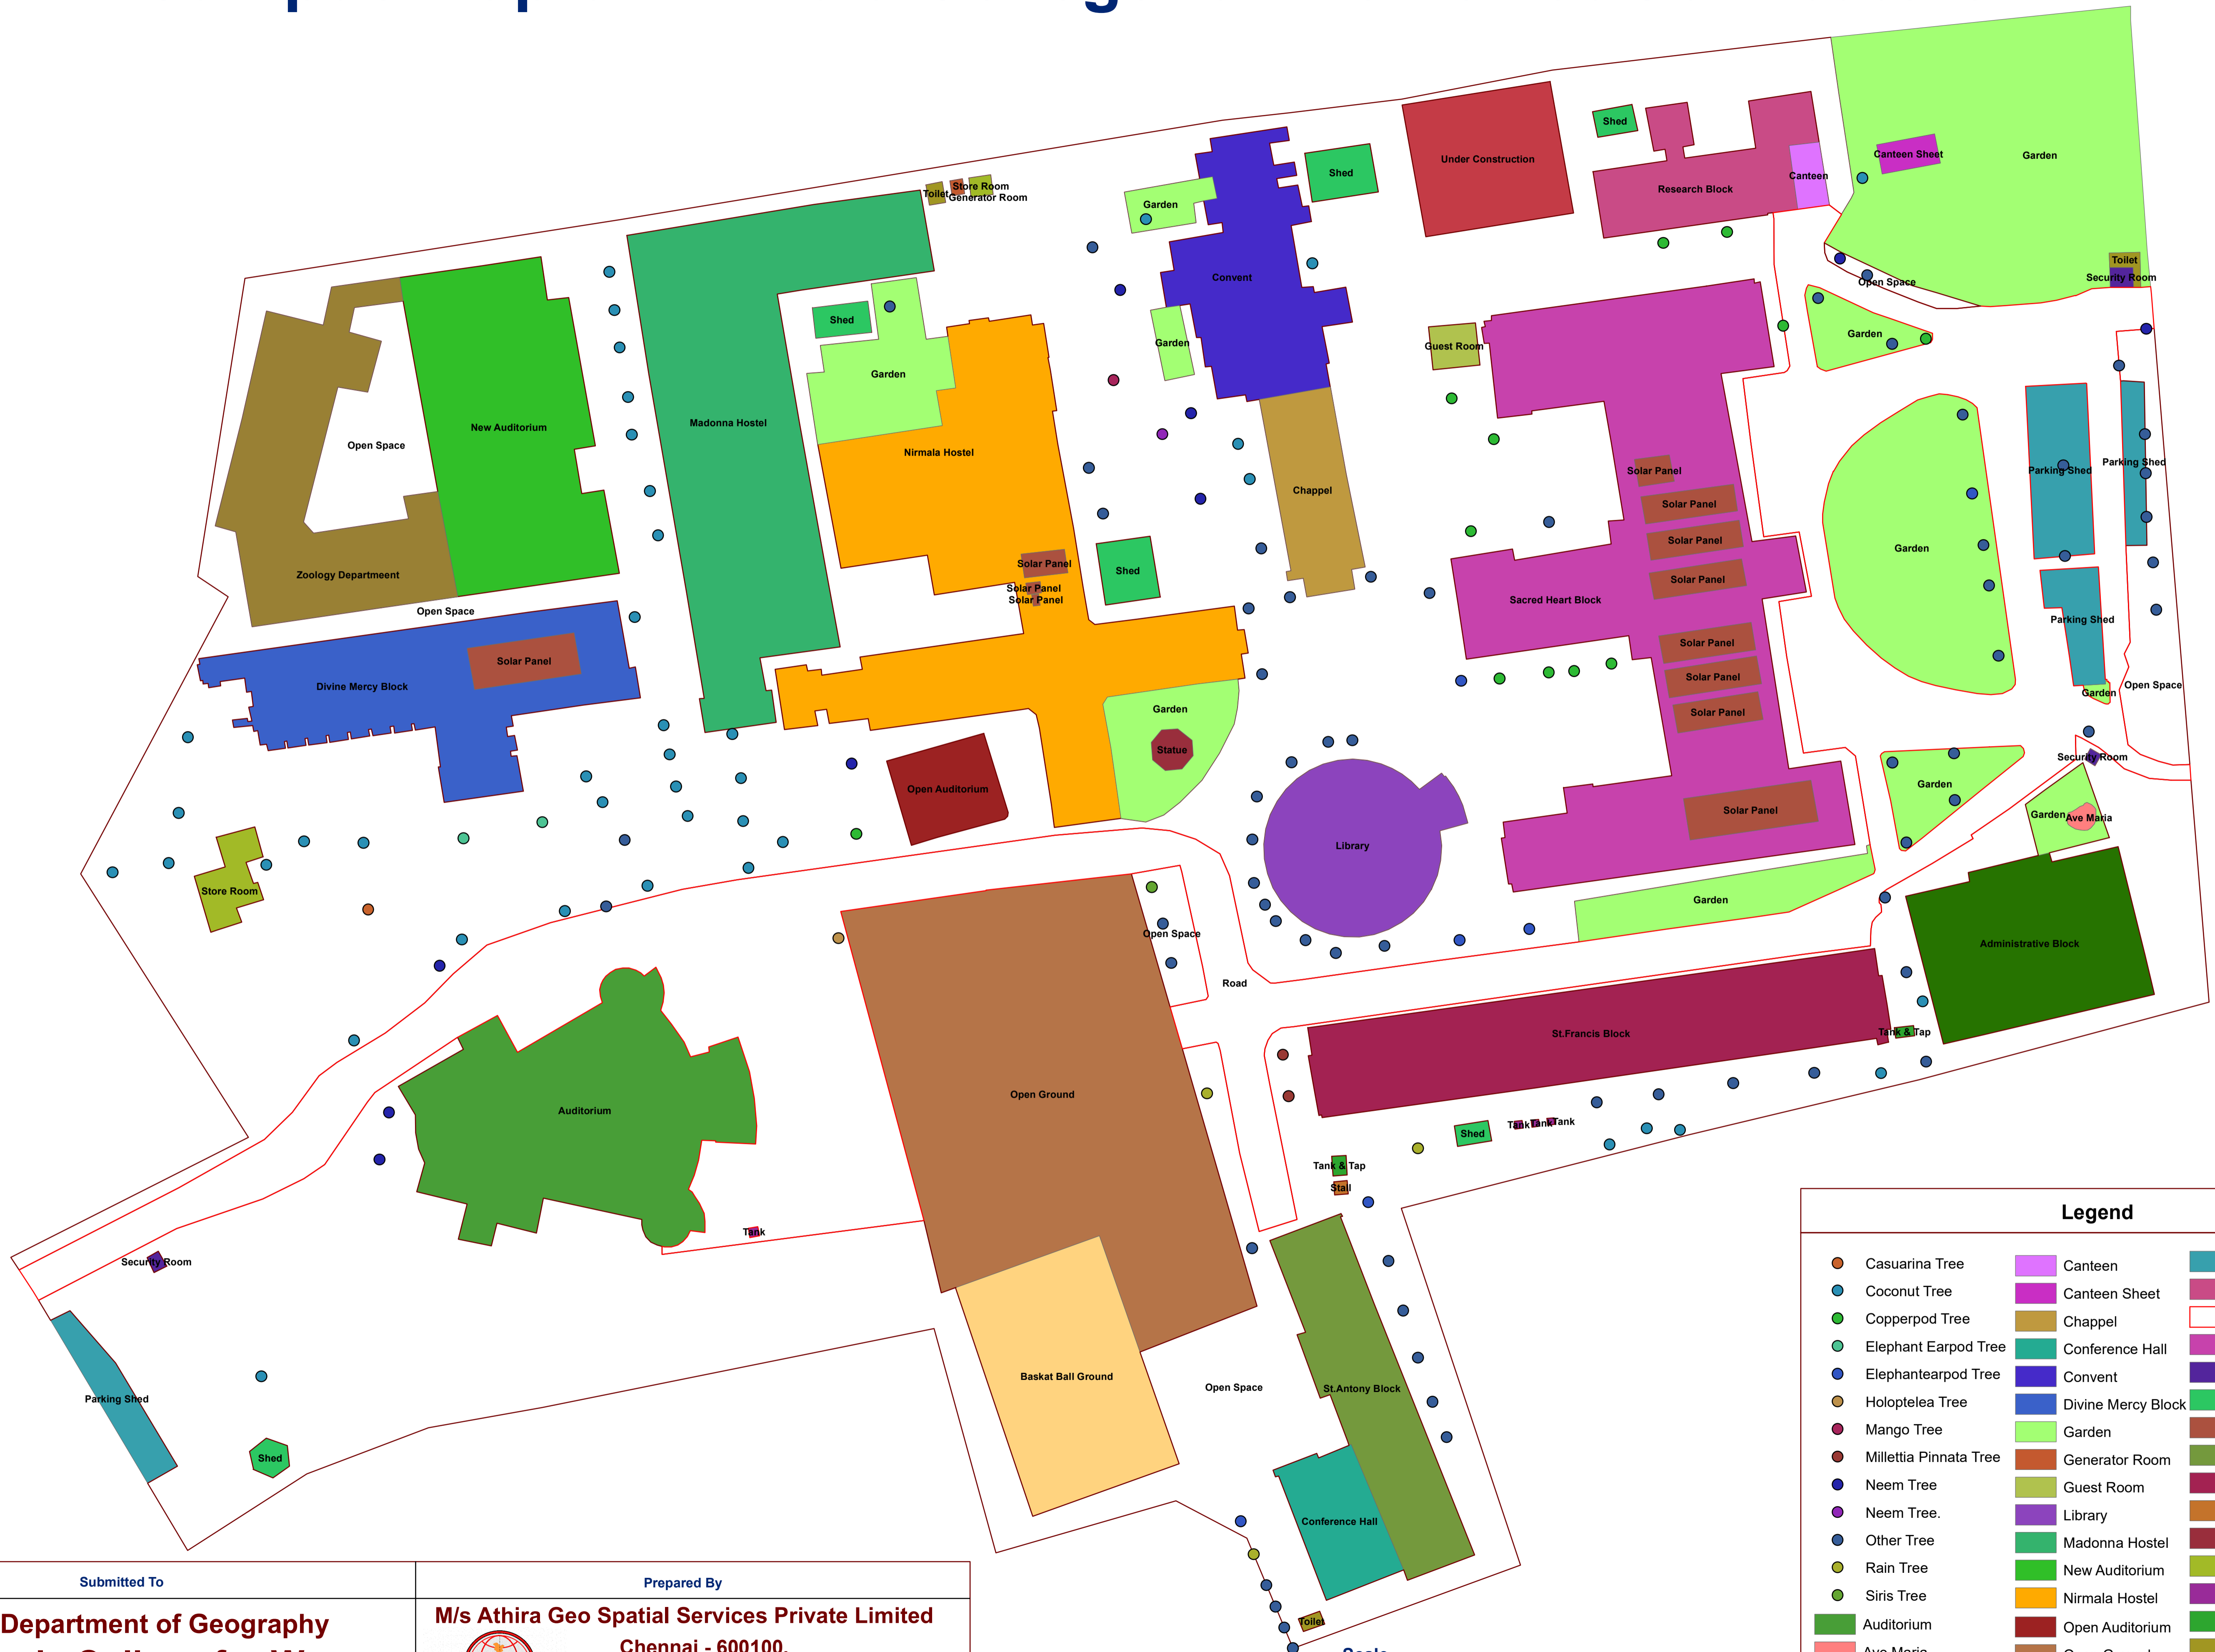

# Campus Map of Nirmala College for Women at Coimbatore

Legend			
	Casuarina Tree		Parking Shed
	Coconut Tree		Canteen
	Copperpod Tree		Canteen Sheet
	Elephant Earpod Tree		Chappel
	Elephantearpod Tree		Conference Hall
	Holoptelea Tree		Convent
	Mango Tree		Divine Mercy Block
	Millettia Pinnata Tree		Garden
	Neem Tree		Generator Room
	Neem Tree.		Guest Room
	Rain Tree		Library
	Siris Tree		Madonna Hostel
	Auditorium		New Auditorium
	Ave Maria		Open Auditorium
	Basket Ball Ground		Open Ground
	Open Space		Open Space
	Shed		Parking Shed
	Shed		Research Block
	Shed		Sacred Heart Block
	Shed		Security Room
	Shed		Shed
	Shed		Solar Panel
	Shed		St. Anthony Block
	Shed		St. Francis Block
	Shed		Stall
	Shed		Statue
	Shed		Store Room
	Shed		Tank
	Shed		Tank & Tap
	Shed		Toilet
	Shed		Under Construction
	Shed		Zoology Department